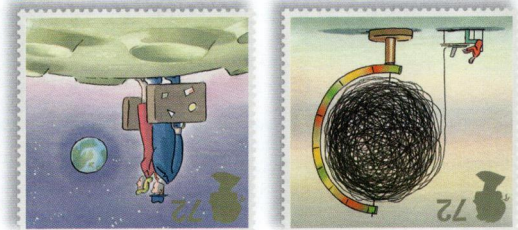

major scientific achievements

Set of stamps/m miniature sheet £3.36
Presentation pack £3.90
FDC envelope £0.30
Serviced FDC stamps/m miniature sheet (UK customers) £4.42
Serviced FDC stamps/m miniature sheet (overseas) £3.77
Serviced FDC prestige book pane (UK customers) £2.22
Serviced FDC prestige book pane (overseas) £1.89
Stamp cards set (seven cards) £2.10