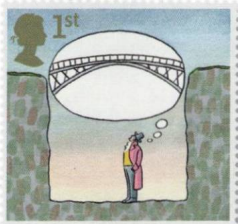

### Technical details

**Designer** Peter Willberg

**Printer** De La Rue

**Process** Gravure

**Sizes** Stamps 32 x 30mm.

**Sheets** PO branches will hold sheets of 30. Sheets of 60, with gutter margin, available from Tallents House and from selected PO philatelic outlets

**Perforation** To be advised.

**Phosphor** Two bands

**Gum** Stamps self-adhesive. Miniature sheet gummed

**Gutter strips** To be advised.

THE FIRST of two special issues in March features major inventions. On sale from 1 March, it comprises six stamps, a miniature sheet and prestige stamp book. The stamps, issued in pairs, feature illustrations by Peter Till of: bridge and railway (1st class); telephone and television (64p); and worldwide web (internet) and space travel (72p). The stamps are printed on self-adhesive paper and have details of inventors Thomas Telford; Richard Trevithick and George Stephenson; Alexander Graham Bell; John Logie Baird; Tim Berners-Lee; and space travel printed on the reverse. The Queen's silhouette and value/service indicator are positioned top left on the 1st and 72p stamps, and top right on the 64p values. The year '2007' can be seen reversed out of the phosphor bands at left. The stamps will also be issued in a miniature sheet which is gummed, not self-adhesive.

**PRESTIGE STAMP BOOK** A new book entitled *World of Invention: Technology to Change Our Lives* contains four panes of stamps. It features some interesting illustrations including a fine image of Telford's Menai Bridge, an early transatlantic airmail letter, a specimen of electro-telegraphy transmitted from Marseilles to Paris in 1863, and families listening to a Churchill broadcast on the radio and watching an early TV set. The book is written by TV presenter Adam Hart-Davis, designed by Russell Warren-Fisher and printed by De La Rue. All the stamps were printed in gravure on gummed paper.