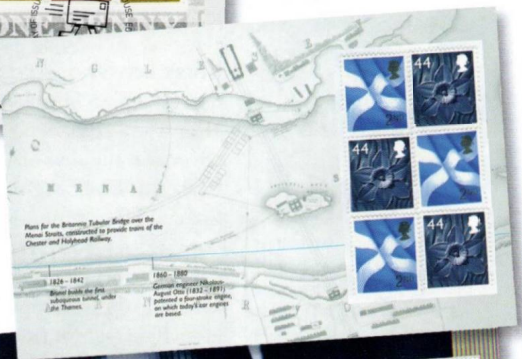

The definitives stamp pane from the prestige stamp book will be available on a first day cover (see left) with Talents House or Menai Bridge postmarks. Orders should be sent to Talents House by the day of issue.

Prestige stamp book World of Invention: Technology to Change Our Lives contains four stamp panes as shown.

1. 1 Country stamps: top and bottom rows 2nd Scotland & 44p Wales; middle row 44p & 2nd.
2. 2 Definitive stamps: top and bottom rows 1st (PIP design), 5p, 1st; middle row 5p, label (showing Rowland Hill), 5p.
3. 3 Invention stamps: top row 1st (railway), 64p (television); bottom row 64p (telephone), 1st (bridge).
4. 4 Invention stamps: top row 1st (bridge), 72p (space travel); bottom row 72p (internet), 1st (railway).