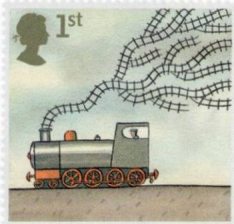

### Technical details

**Designer** Peter Willberg

**Printer** De La Rue

**Process** Gravure

**Sizes** Stamps 32 x 30mm.

**Sheets** PO branches will hold sheets of 30. Sheets of 60, with gutter margin, available from Tallents House and from selected PO philatelic outlets